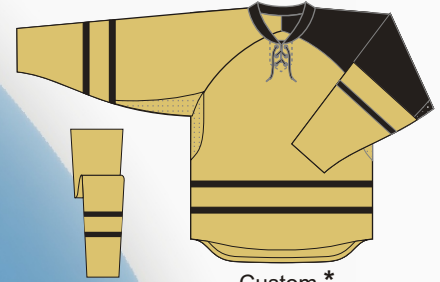

“PRO TEAM REPLICA”

STOCK JERSEYS

2016

- Mesh gussets under arm for breathability
- Double shoulders

*Shirts in Air Mesh fabric
 **Shirts in Supermesh fabric

White Buffalo *

Atlanta Sky **

Custom *