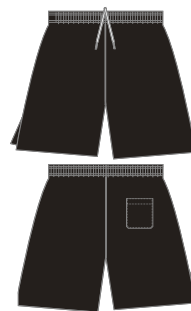

REFEREES

IN STOCK
READY
TO SHIP

GERMANY REFEREE SHIRT

Trafalgar fabric sublimated with contrasting panels, Aztec neckline. Two Velcro pockets.

YOUTH SIZES L
ADULT SIZES S, M, L, XL, 2XL

Gold

Red

Black

PERU REFEREE SHIRT

Trafalgar fabric. One left chest pocket with Velcro closure and Velcro on outside of pocket

YOUTH SIZES L
ADULT SIZES S, M, L, XL, 2XL

Black

WALES REFEREE SHORT

Trafalgar fabric. Black only. Longcut (longer inseam) Tie in waistband, 2 side pockets, 1 back pocket and side slits.

YOUTH SIZES L
ADULT SIZES S, M, L, XL, 2XL

Black

EURO SOCK

Black

SIZES M, L

REFEREES WALLET

Complete with red and yellow cards and match chart.

Available in packages of 12. SS106

LINESMAN FLAGS

Red and yellow checkerboard style lightweight aluminum shafts with foam handles. Sold individually

PLASTIC WHISTLE

Available in package of 12. SS109

BRAIDED LANYARD

Black Available in package of 12. SS107