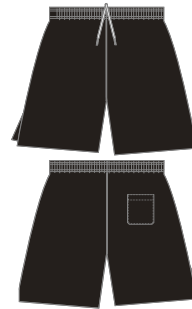

## GERMANY REFEREE SHIRT

Trafalgar fabric sublimated with contrasting panels, Aztec neckline. Two Velcro pockets.

YOUTH SIZES L  
ADULT SIZES S, M, L, XL, 2XL

Gold

Red

Black

## PERU REFEREE SHIRT

Trafalgar fabric. One left chest pocket with Velcro closure and Velcro on outside of pocket

YOUTH SIZES L  
ADULT SIZES S, M, L, XL, 2XL

Black

## WALES REFEREE SHORT

Trafalgar fabric. Black only. Longcut (longer inseam) Tie in waistband, 2 side pockets, 1 back pocket and side slits.

YOUTH SIZES L  
ADULT SIZES S, M, L, XL, 2XL

Black